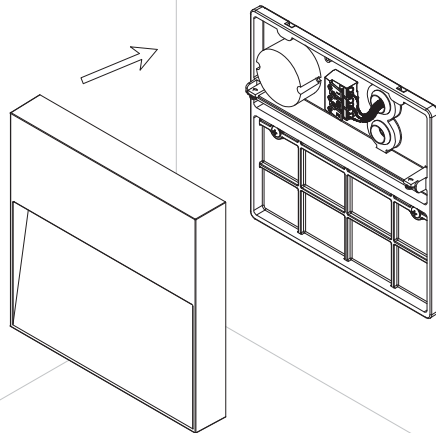

ORIGIN SF SQ 14 (13.9W)

Installation Manual

Attention

Before any maintenance switch off the main power.

1

2

3

4

Make sure that the body of the luminaire is locked properly with the base before tightening the screw

5