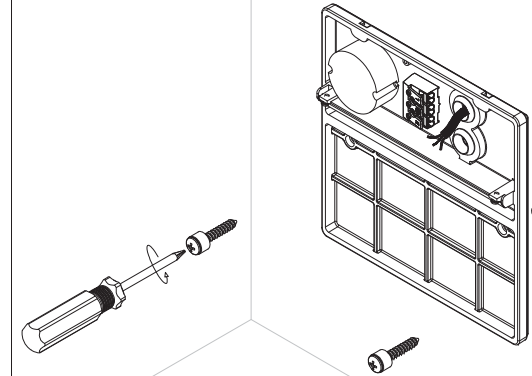

ORIGIN SF SQ 14 (13.9W)

Installation Manual

Attention

Before any maintenance switch off the main power.

1

2

3

4

Make sure that the body of the luminaire is locked properly with the base before tightening the screw

5