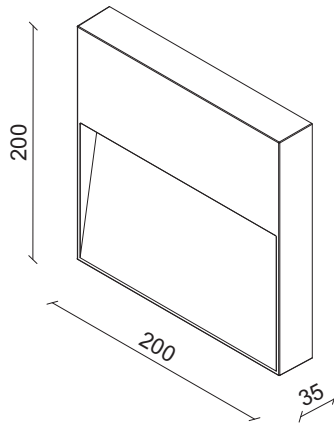

ORIGIN SF SQ 14 (13.9W)

Installation Manual

Attention

Before any maintenance switch off the main power.

1

2

3

4