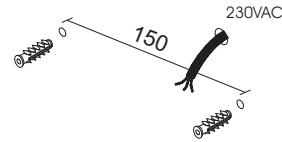

ORIGIN SF SQ 14 (13.9W)

Installation Manual

Attention

Before any maintenance switch off the main power.

1

2

3

4

Make sure that the body of the luminaire is locked properly with the base before tightening the screw

5